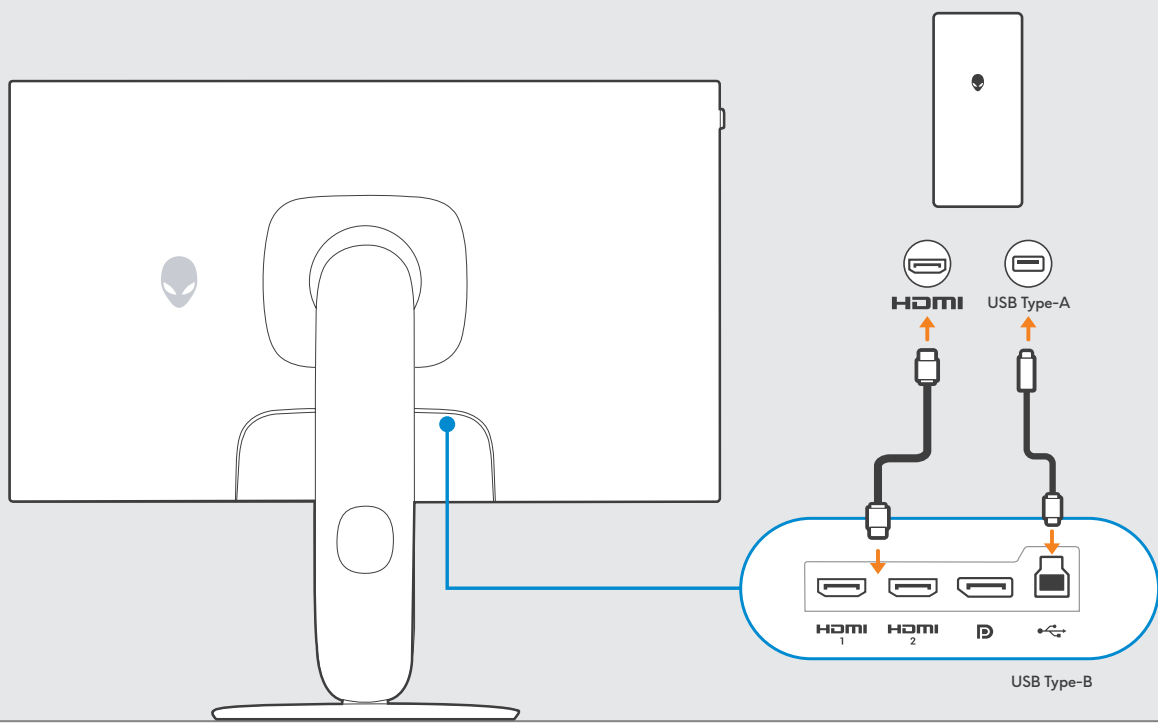

Alienware 25 320Hz Gaming Monitor

AW2525HM

1

2

3

Dell.com/support/AW2525HM