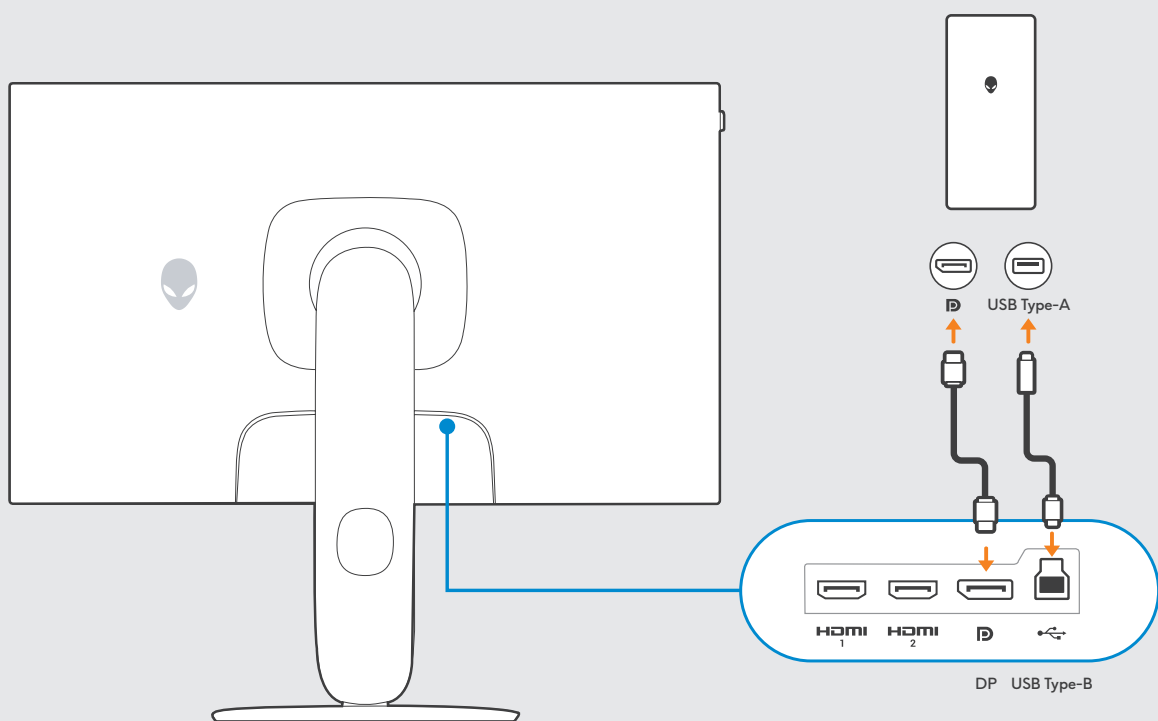

Alienware 25 320Hz Gaming Monitor

AW2525HM

1

2

3

Dell.com/support/AW2525HM