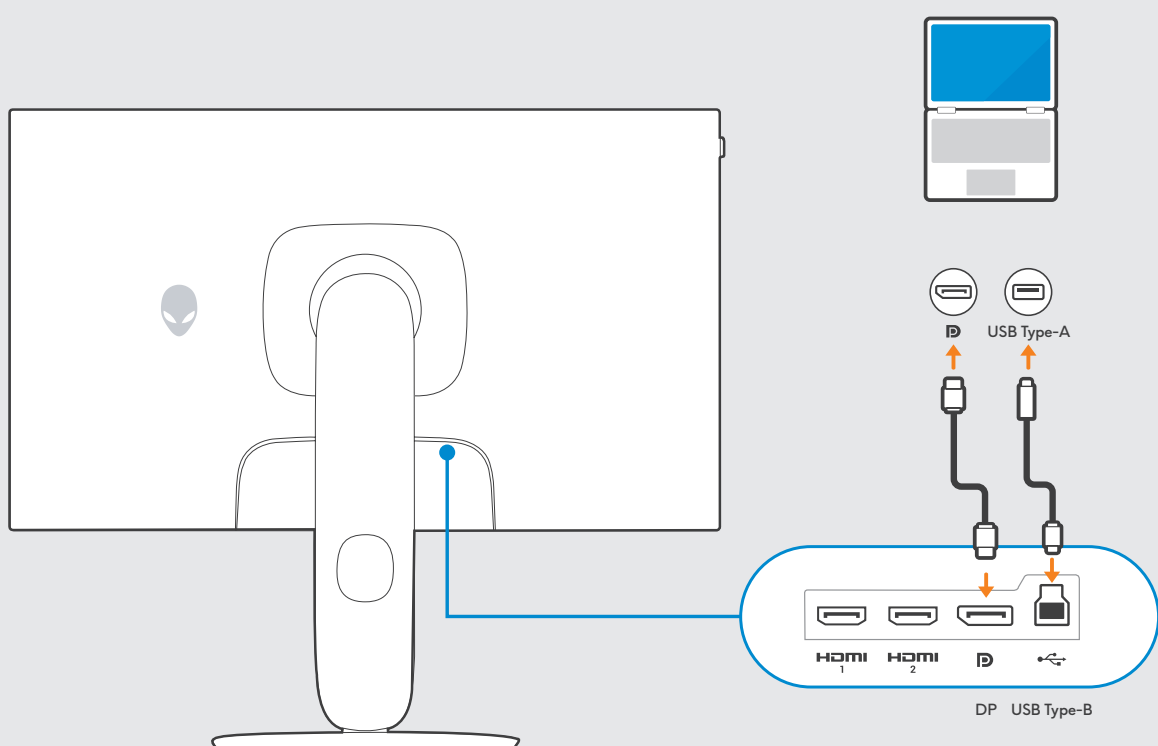

Alienware 25 320Hz Gaming Monitor

AW2525HM

1

2

3

Dell.com/support/AW2525HM