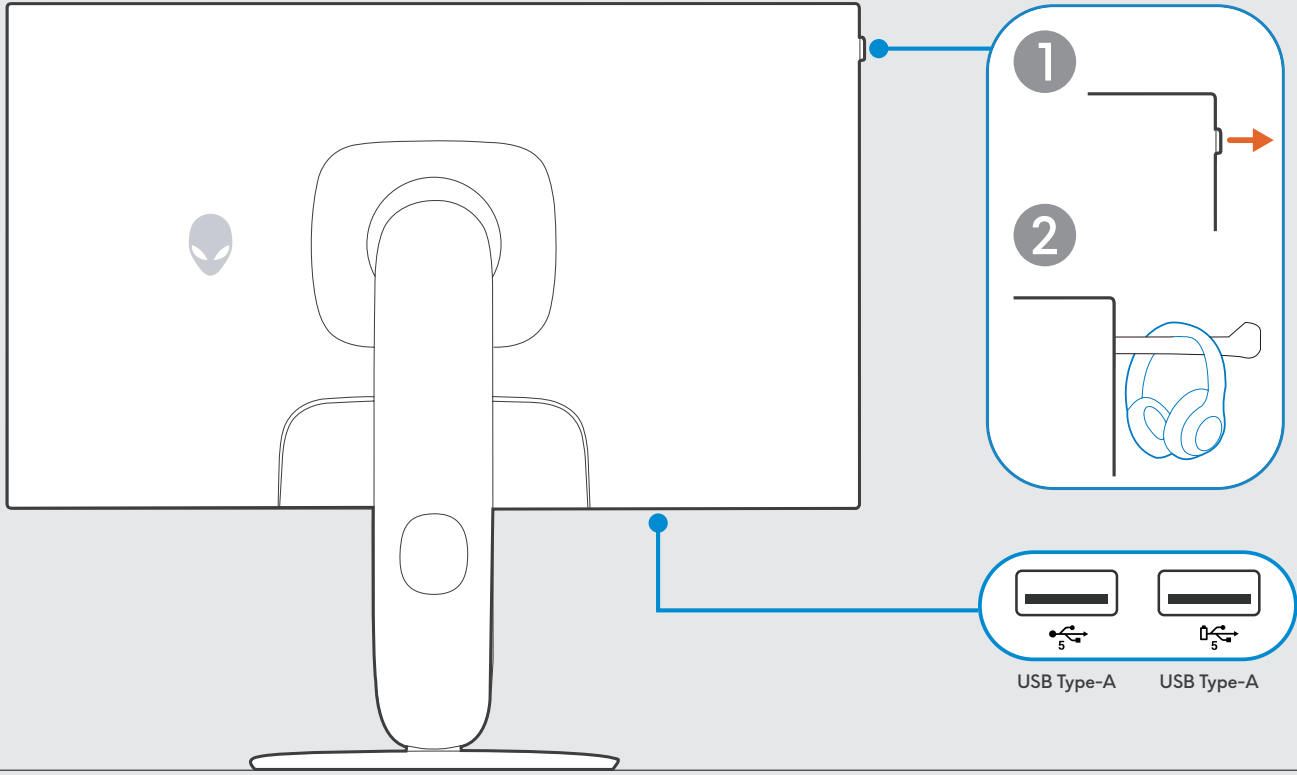

Alienware 25 320Hz Gaming Monitor

AW2525HM

1

2

3

Dell.com/support/AW2525HM