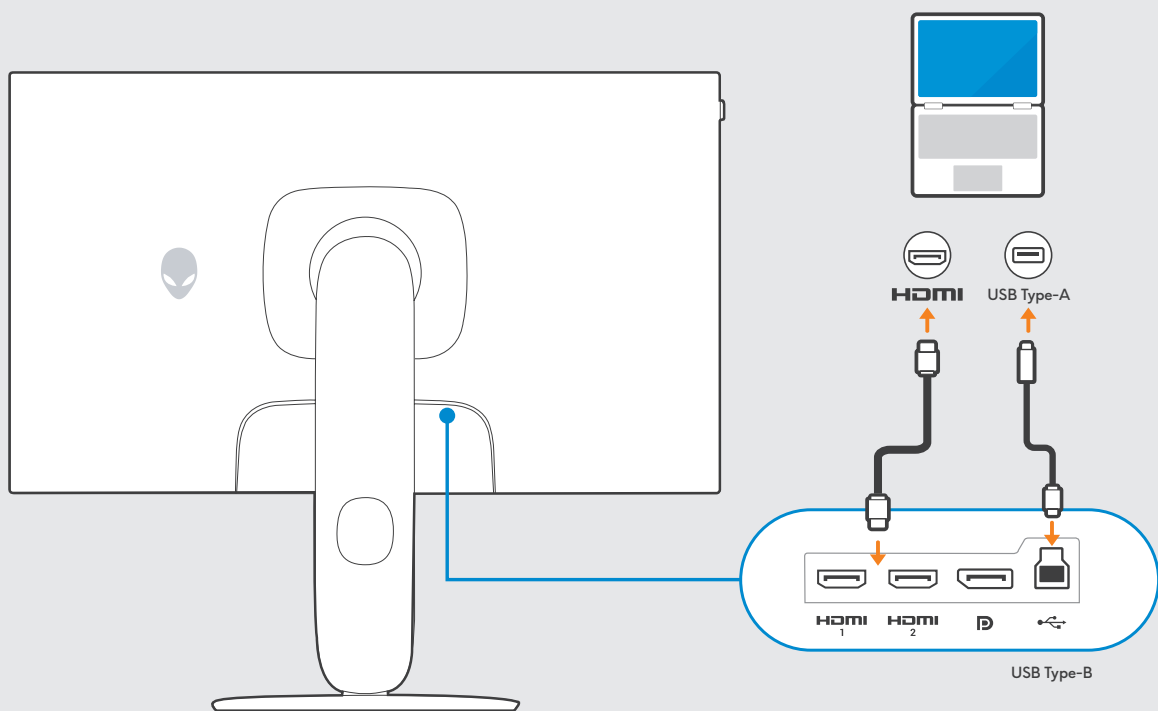

Alienware 25 320Hz Gaming Monitor

AW2525HM

1

2

3

Dell.com/support/AW2525HM